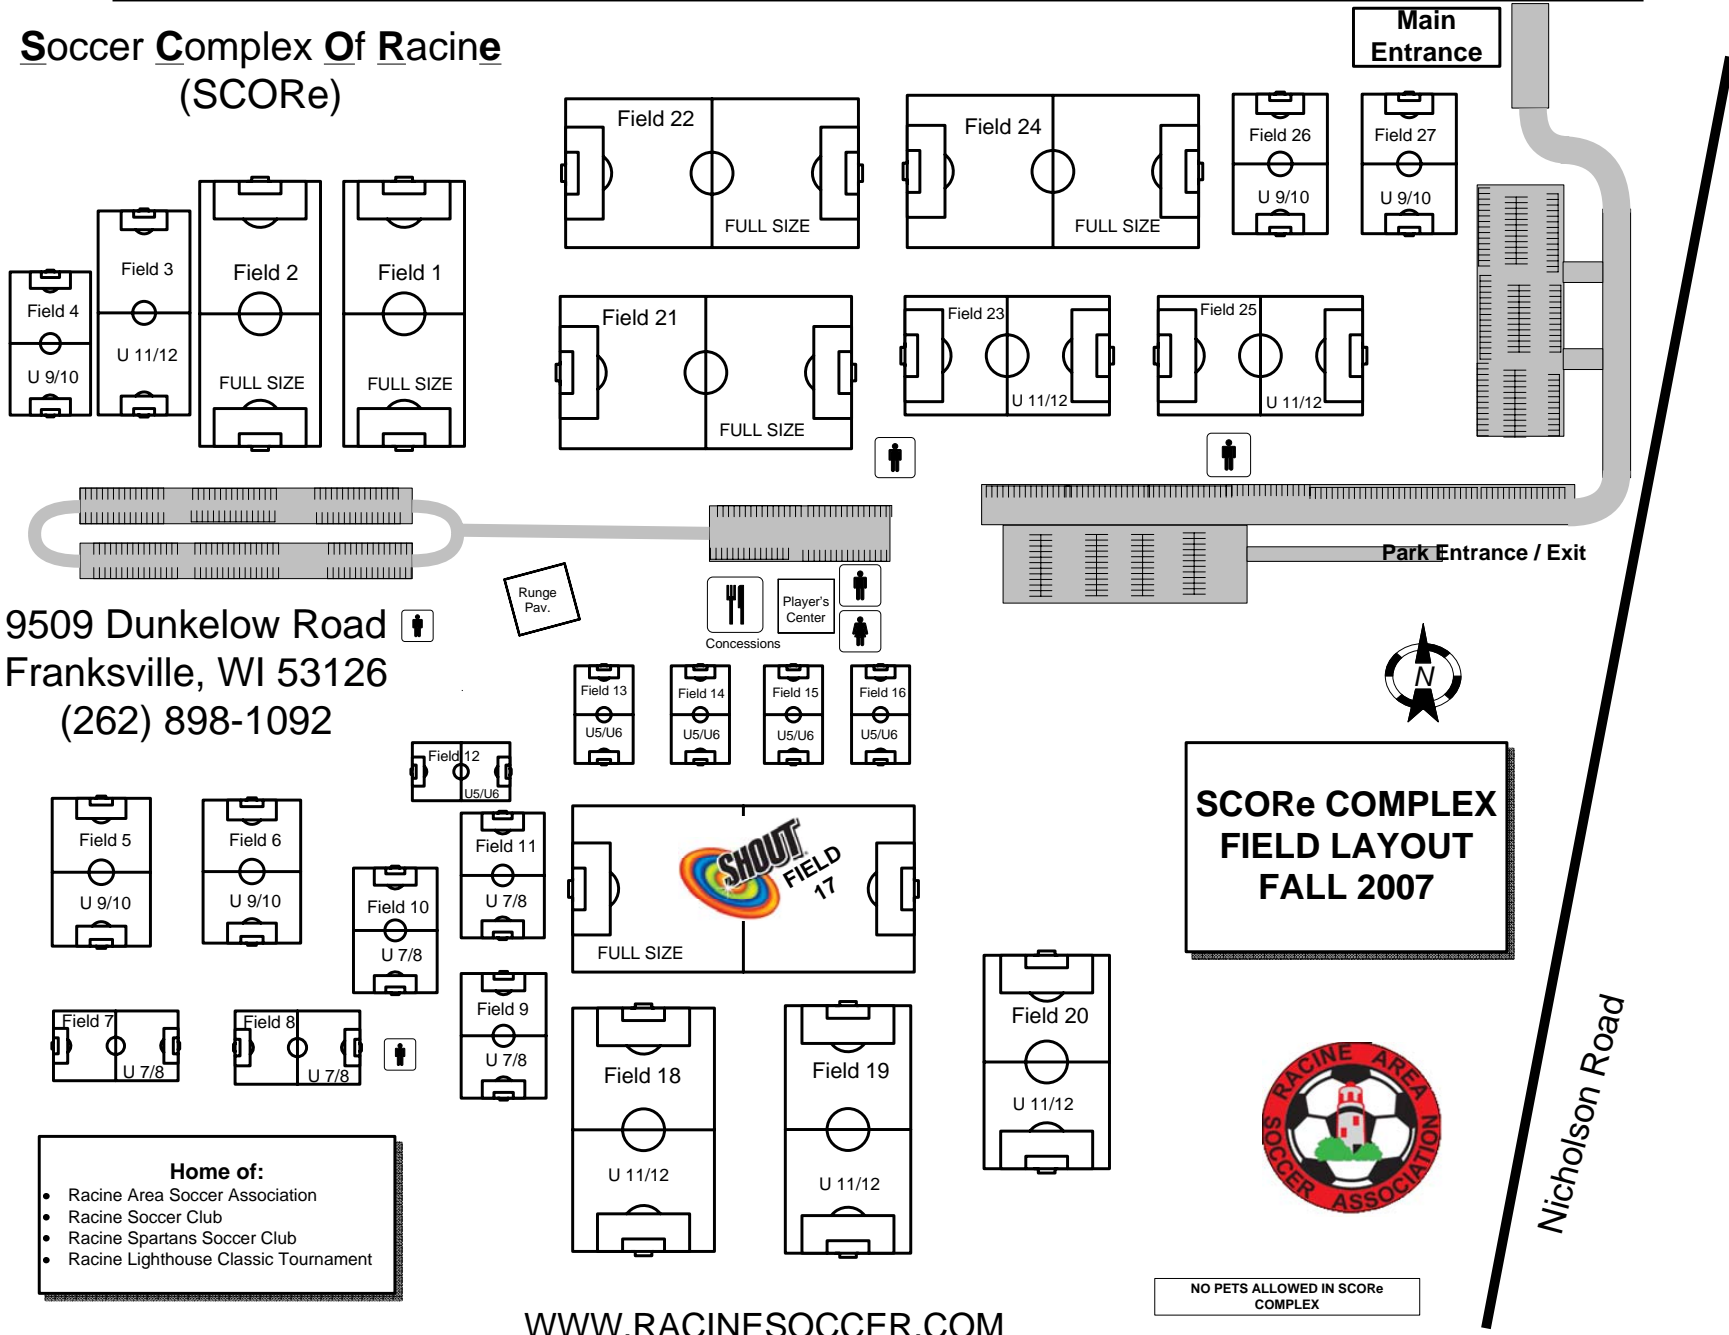

← To Hwy "H"

Dunkelow Road

Soccer Complex Of Racine (SCORE)

9509 Dunkelow Road
 Franksville, WI 53126
 (262) 898-1092

- Home of:**
- Racine Area Soccer Association
 - Racine Soccer Club
 - Racine Spartans Soccer Club
 - Racine Lighthouse Classic Tournament

WWW.RACINESOCCER.COM

NO PETS ALLOWED IN SCORE COMPLEX

← To I-94

Hwy K